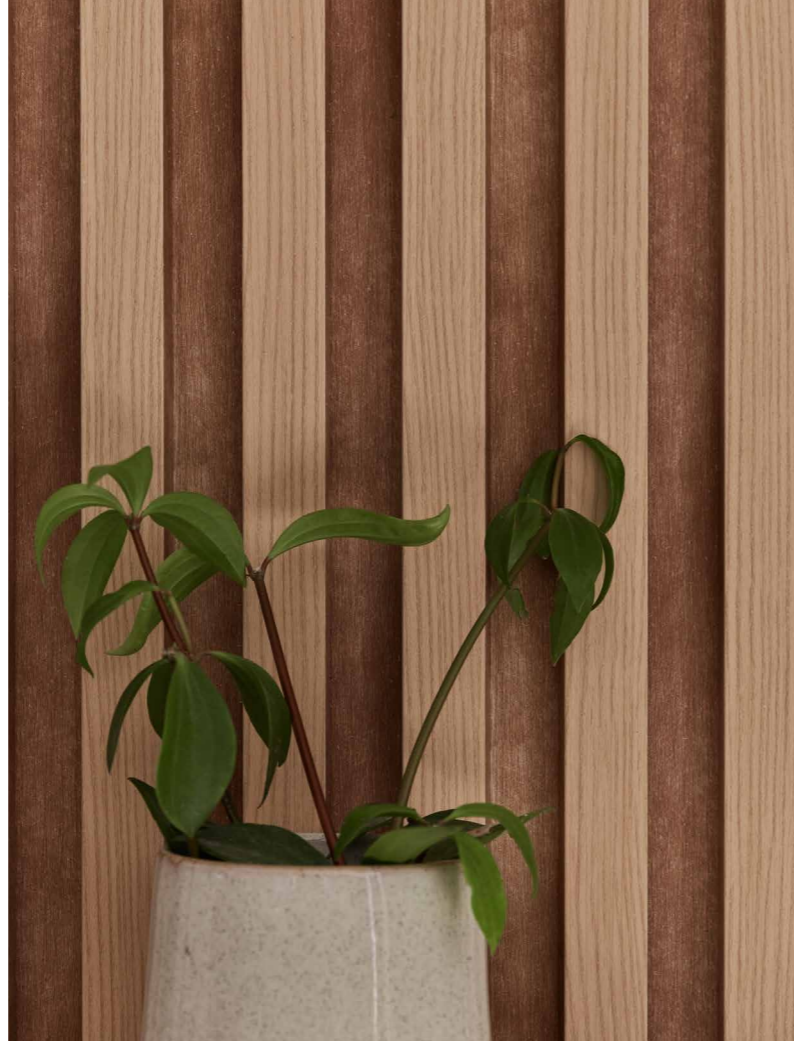

L-LINE

An elegant living room, a cosy bedroom, or a practical hallway? Select the right colour and type of Linerio panels to suit the effect you want to achieve in your interior.