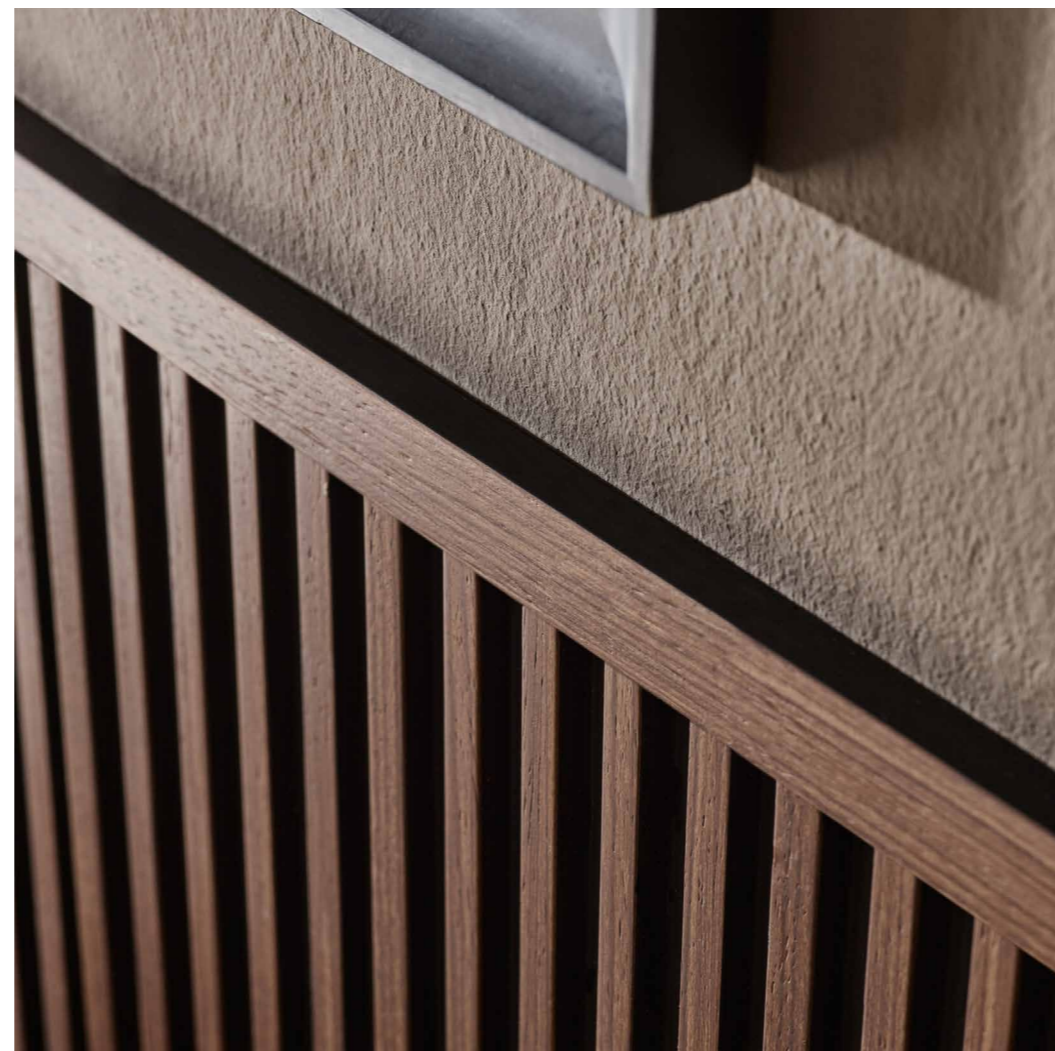

EASY INSTALLATION

Remarkable effect with little effort? With Linerio panels, it is possible. Installation is easy and intuitive, just follow a few simple steps to enjoy a beautiful wall.

STEP 1

Panels can be mounted vertically, horizontally, and diagonally. If you want to trim them, use a handsaw, jigsaw, or table saw.

STEP 2

Apply VOX adhesive on the back of the panel in the shape of the letter „S“, then attach the panel to the wall.

STEP 3

Always lay the panels starting from the left and then moving right and starting from the bottom, moving up.