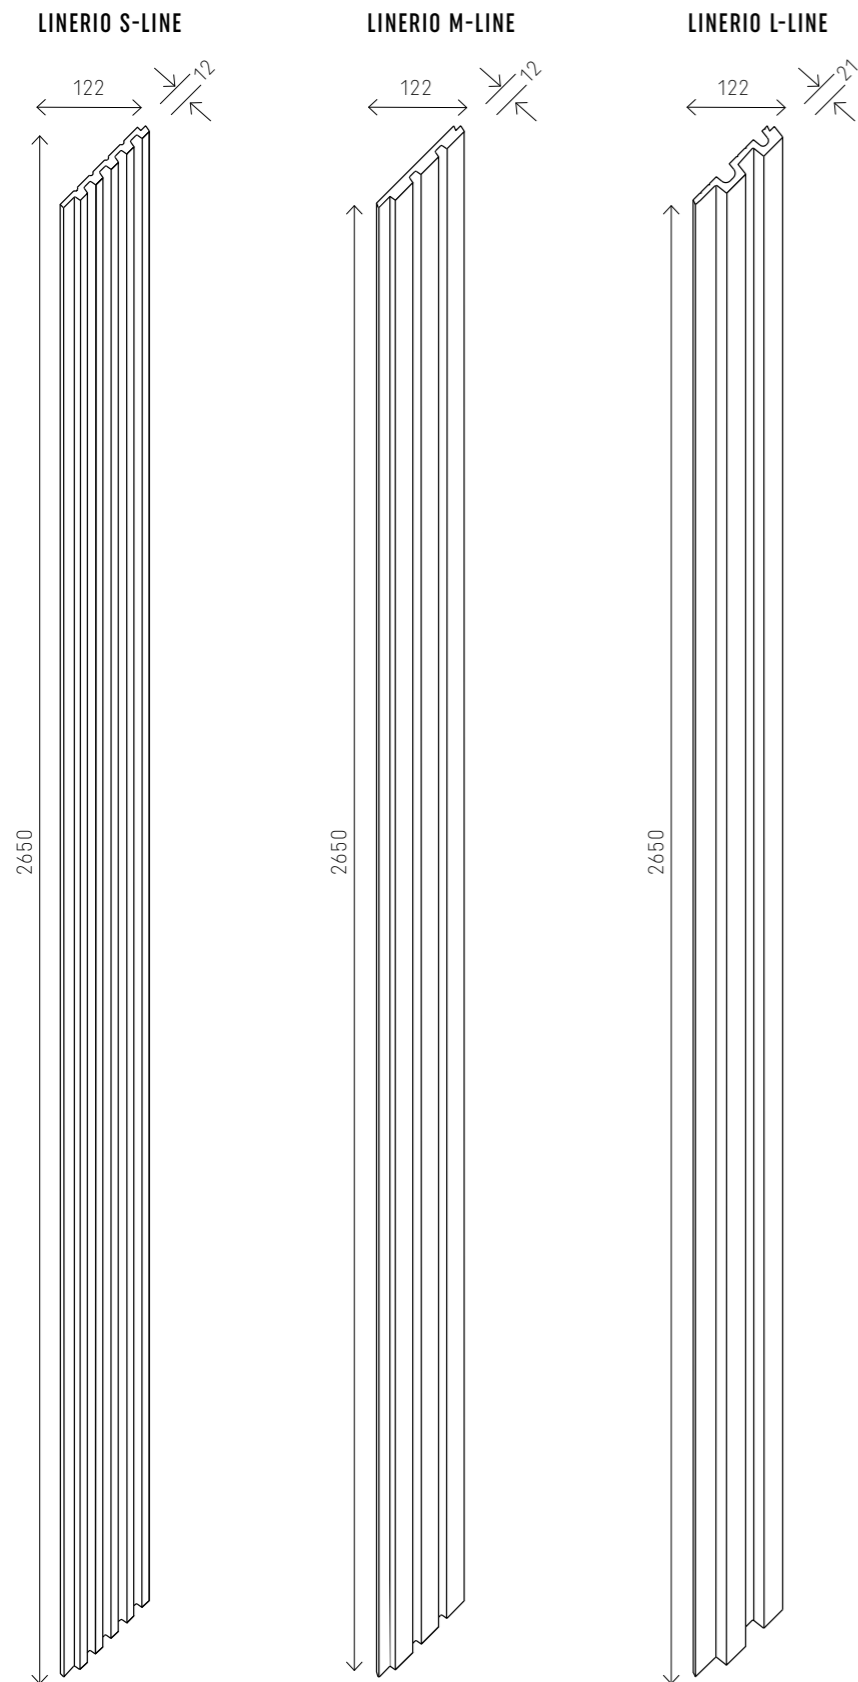

PANEL DIMENSIONS

FINISHING TRIMS

Every detail is important in interior design, which is why we offer finishing trims in the colours of Linerio panels. Elegant panelling in the hallway, an openwork wall in the bedroom, or maybe a slatted wall and ceiling? Decide for yourself, and the finishing trims in Natural, Mocca, and Chocolate will complement the arrangement.