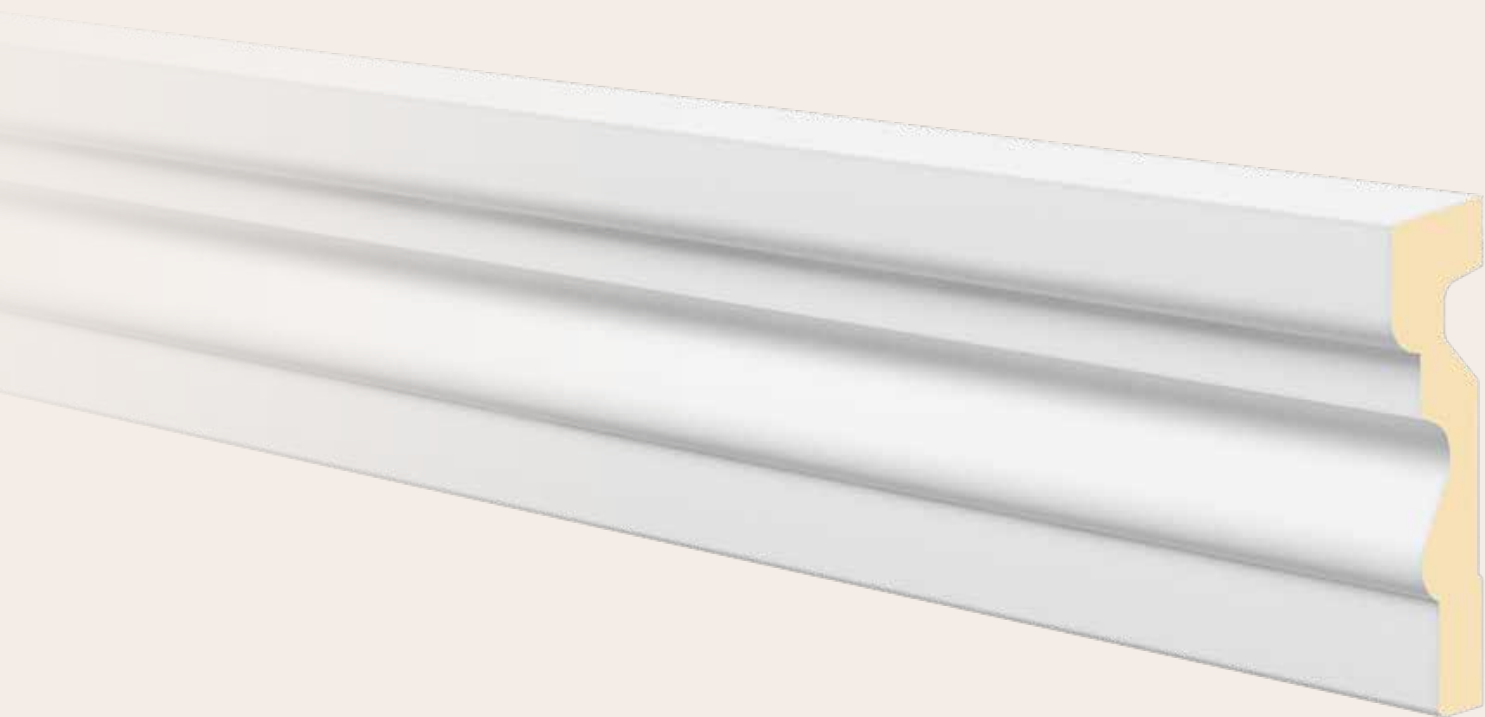

Dê um toque absolutamente único às suas fachadas! Com a coleção DOMOSTYL® da NOËL & MARQUET, dispõe de uma gama completa de produtos topo de gama: quadros para portas e janelas, rebordos, parapeitos para janelas, frontões, chaves do arco e colunas. Especialmente revestidos e aperfeiçoados para uso externo.