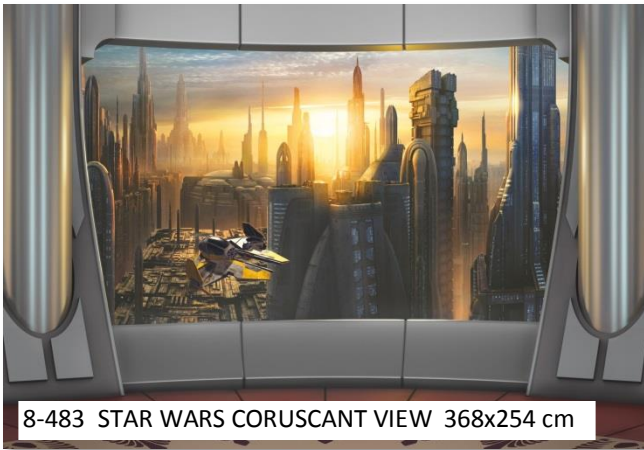

**STAR
WARS**

Komar®

Star Wars

8-490 STAR WARS IMPERIAL FORCE 368x254 cm

8-482 STAR WARS DARTH VADER COLLAGE 368x254

8-481 STAR WARS BATTLE OF HOTH 368x254 cm

8-483 STAR WARS CORUSCANT VIEW 368x254 cm

4-440 STAR WARS BOBA FETT 184x254 cm