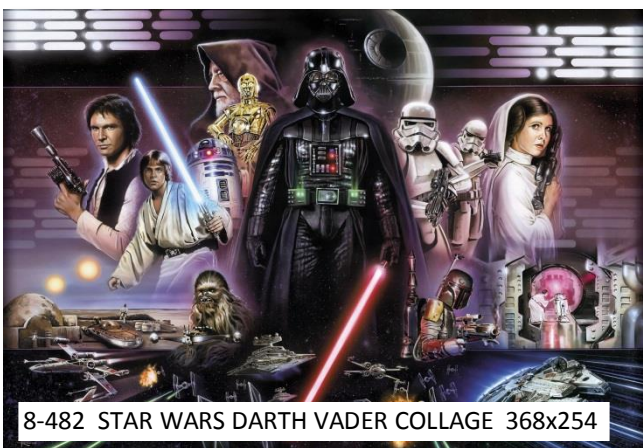

**STAR
WARS**

Komar®

Star Wars

8-490 STAR WARS IMPERIAL FORCE 368x254 cm

8-482 STAR WARS DARTH VADER COLLAGE 368x254

8-481 STAR WARS BATTLE OF HOTH 368x254 cm

8-483 STAR WARS CORUSCANT VIEW 368x254 cm

4-440 STAR WARS BOBA FETT 184x254 cm