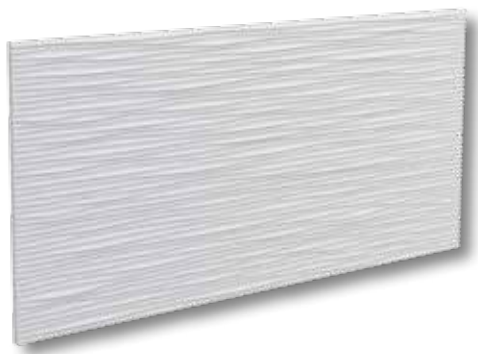

# A L L E G R O<sup>®</sup> WALL PANELS

*we will succeed together*

A dining table with a white tablecloth is set with several decorative vases in shades of green and blue. A large, black, dome-shaped pendant lamp hangs above the table. The background features a dark, textured wall panel. The scene is brightly lit, likely from a window on the right.

## OCEAN

H 758 mm (+/- 2mm)  
B 379 mm (+/- 2mm)  
T<sub>max</sub> 11,5 mm

Material:

PU

9 pcs/box

## SAHARA

H 758 mm (+/- 2mm)  
B 379 mm (+/- 2mm)  
T<sub>max</sub> 12 mm

Material:

PU

10 pcs/box

T<sub>max</sub>