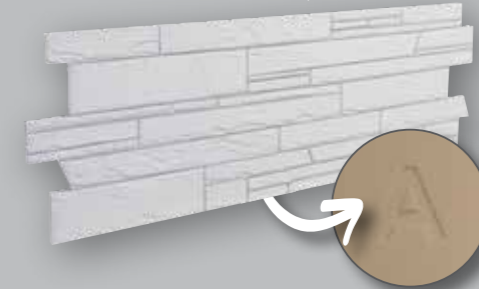

ARSTYL® WALL PANELS STONE

NEW EXPERIENCE

Decorate your walls easily with ARSTYL® WALL PANELS STONE and create the appearance of real natural stone.

Redesign your interior. Whether you like the traditional rustic or the unconditional trendy, all styles of ambiances can be realized.

ARSTYL® WALL PANELS STONE

NEW EXPERIENCE

Decorate your walls and give them the color you desire ...

SIMPLICITY AND EFFICIENCY

The ARSTYL® WALL PANELS STONE offer an incredibly easy installation

PANEL A
1130 mm x 375 mm ≈ 0,40 m²