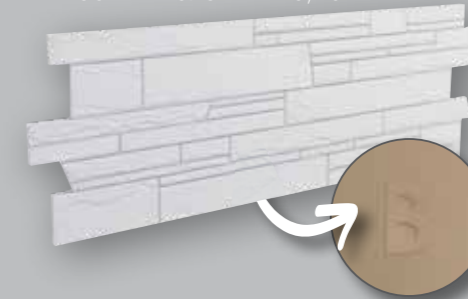

PANEL B
1130 mm x 375 mm ≈ 0,40 m²