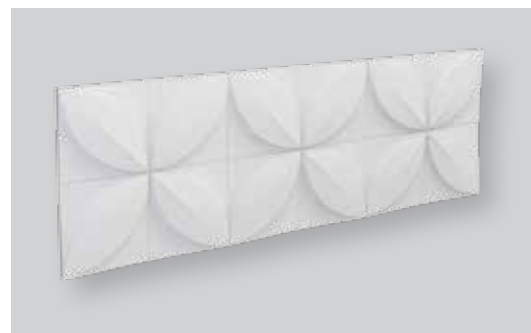

ARSTYL® WALL PANELS **FLOWER**

H 380 mm
W 1135 mm
T_{max} 28 mm

5 pces | st.

Designed by
Michaël Bihain