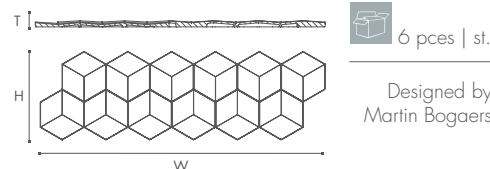

ARSTYL® WALL PANELS **CUBE**

H 350 mm
W 1135 mm
T_{max} 24 mm