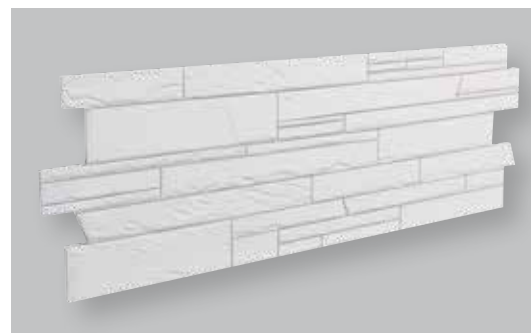

H 380 mm
W 1135 mm
T_{max} 45 mm

ARSTYL® WALL PANELS **STRIPE**

H 380 mm
W 1135 mm
T_{max} 38 mm

ARSTYL® WALL PANELS **FLOWER**

H 380 mm
W 1135 mm
T_{max} 28 mm

 5 pces | st.

Designed by
Michaël Bihain

ARSTYL® WALL PANELS **STONE**